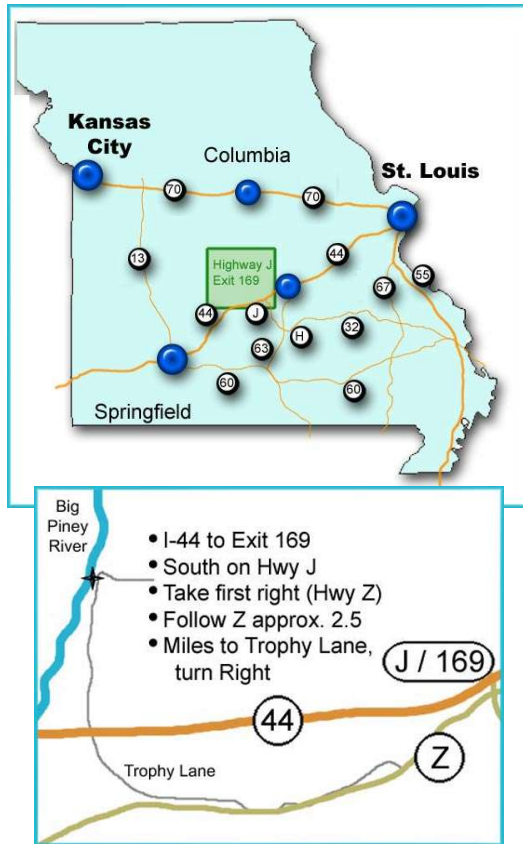

Rt. 66 Canoe Maps and Directions

Check out Yahoo.com or MSN.com for directions and driving details from your location!

U.S. MISSOURI
Route 66 Canoe Rental

US Missouri Canoe Rental

Rt. 66 Canoe

“You’ll Go More Places Than Route 66!”

Take a tour of some of Missouri's best rivers and have an adventure of a lifetime!

About Rt 66 Canoe

Located on the Big Piney River!

Come to the heart of Missouri and experience nature at its best!

Canoe, Fish or Swim on the Lower Big Piney, Little Piney or Middle Gasconade Rivers!

There's Camping, Fishing and Swimming to be done too!

- Missouri Stream Team and Tent Camping Member
- Trophy Small Mouth Bass Fishing
- Missouri Canoe Floater Association
- Pulaski County Canoe Association

Shuttles

Private canoe or vehicle shuttle
\$15.00 per shuttle.

Fishing, Camping and Swimming

Fish, Swim or Just Play in the Lower Big Piney, Little Piney or Middle Gasconade River!

Enjoy Trophy Small Mouth Bass Fishing